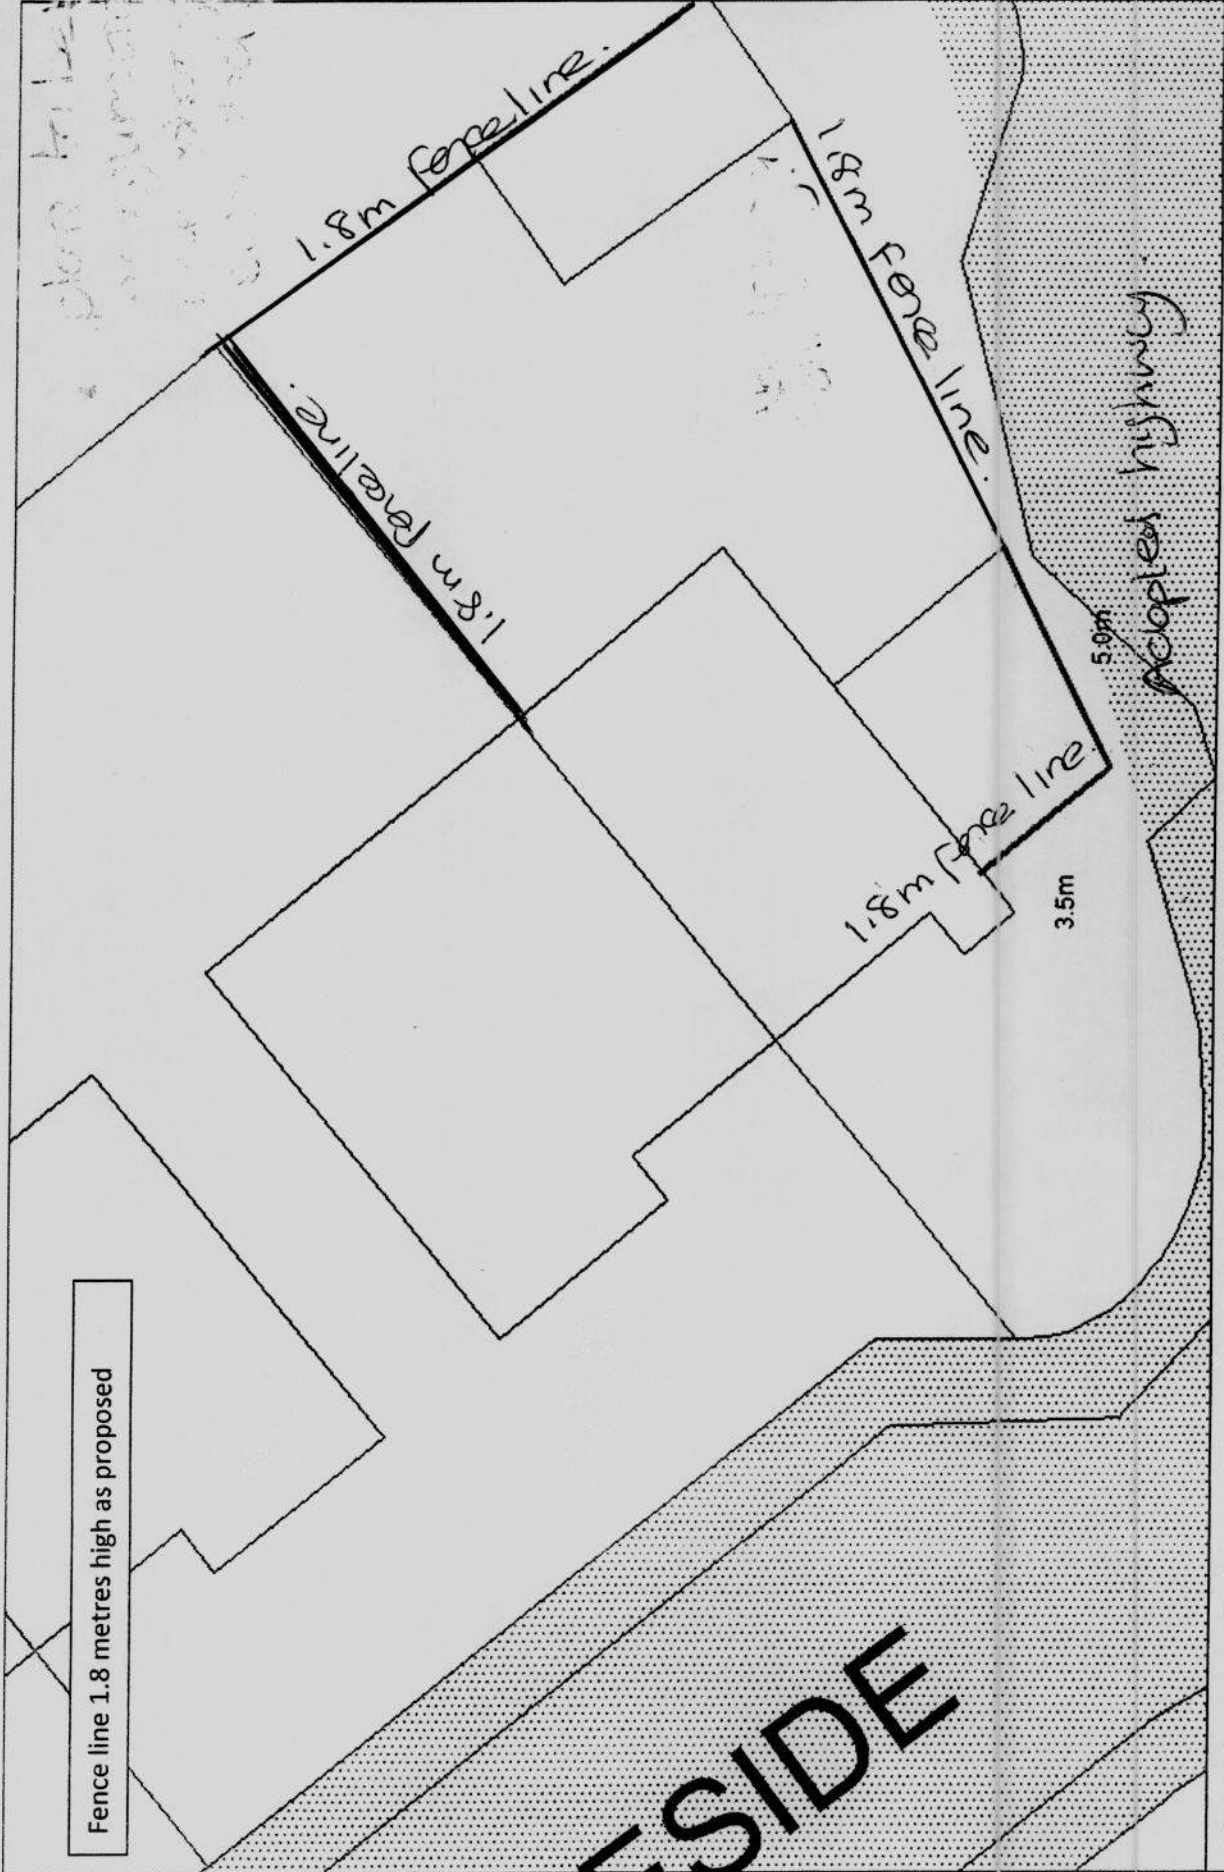

01/08/2010/11/11/15
Reviewed 11/11/15
ST/0822/15/HFUL

Fence line 1.8 metres high as proposed

LAKESIDE

Plans not to scale

4 Lakeside, South Shields